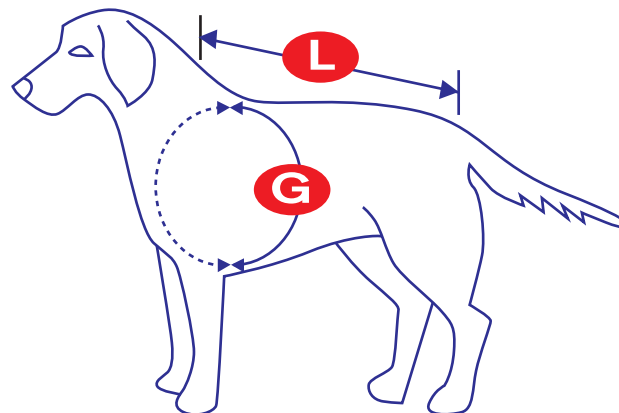

My Good Dog Sizing Instructions

GENERAL SIZING BY BREED

SMALL DOGS
(Sizes 10-18)

Beagles, Miniatures and Toys, Spaniels, Terriers

MEDIUM DOGS
(Sizes 16-24)

Collies, Dalmatians, Pointers, Schnauzers

LARGE DOGS
(Sizes 20-26)

Pinschers, Retrievers, Shepherds

MEASURING YOUR DOG

Correctly fitting a dog requires 2 measurements:

- 1 Length of your dog from its collar to the base of its tail.
- 2 Distance around the girth from just behind the front legs.

SIZING CHART

SIZE	LENGTH	GIRTH (up to)
8	8"+	12"
10	10"+	15"
12	12"+	17"
14	14"+	20"
16	16"+	22"
18	18"+	26"
20	20"+	30"
23	22"+	34"
26	26"+	38"